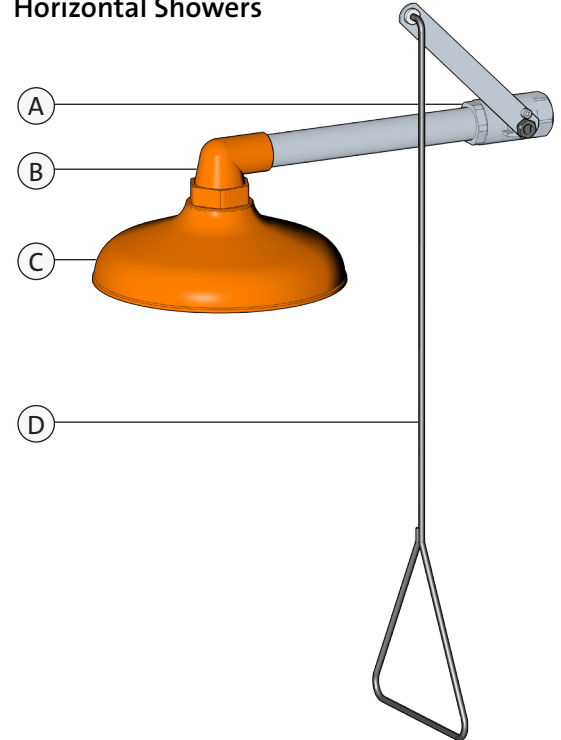

Item	Part number	Description
Valve/Arm Assemblies		
A	AP600-335H	1" IPS Chrome Plated Brass Stay-Open Ball Valve, Horizontal, Single Activation
	AP600-335V	1" IPS Chrome Plated Brass Stay-Open Ball Valve, Vertical, Single Activation
	AP600-345H	1" IPS Chrome Plated Brass Self-Closing Ball Valve, Horizontal
	AP600-345V	1" IPS Chrome Plated Brass Self-Closing Ball Valve, Vertical
	AP600-340H	1" IPS Chrome Plated Brass Stay-Open, Dual Activation Valve, Horizontal
	AP600-340V	1" IPS Chrome Plated Brass Stay-Open, Dual Activation Valve, Vertical
<i>Note: Above Assemblies include stainless steel actuating arm.</i>		

Elbows		
B	330-12-08RSE-OR	Orange ABS Plastic
	330-12-08RSE-GR	Green ABS Plastic
	330-12-08RSE-YE	Yellow ABS Plastic
	300-08SE	1" IPS Galvanized Steel Street Elbow
	320-08SE	1" IPS Stainless Steel Street Elbow

Shower heads		
C	AP450-032ORG	Orange ABS Plastic Shower Head
	AP450-032GRN	Green ABS Plastic Shower Head
	AP450-032YEL	Yellow ABS Plastic Shower Head
	AP450-048	10" Dia. Stainless Steel
	AP450-062	10" Dia. Recessed Flanged Stainless Steel
	AP450-016	8" Dia. Chrome Plated Brass

Actuating Components		
D	AP050-079	29" Stainless Steel Pull Rod
	AP050-080	47-1/2" Stainless Steel Pull Rod
	AP050-081	Extended Length Stainless Steel Pull Rod
	050-049	Stainless Steel Guide Plate

Horizontal Showers