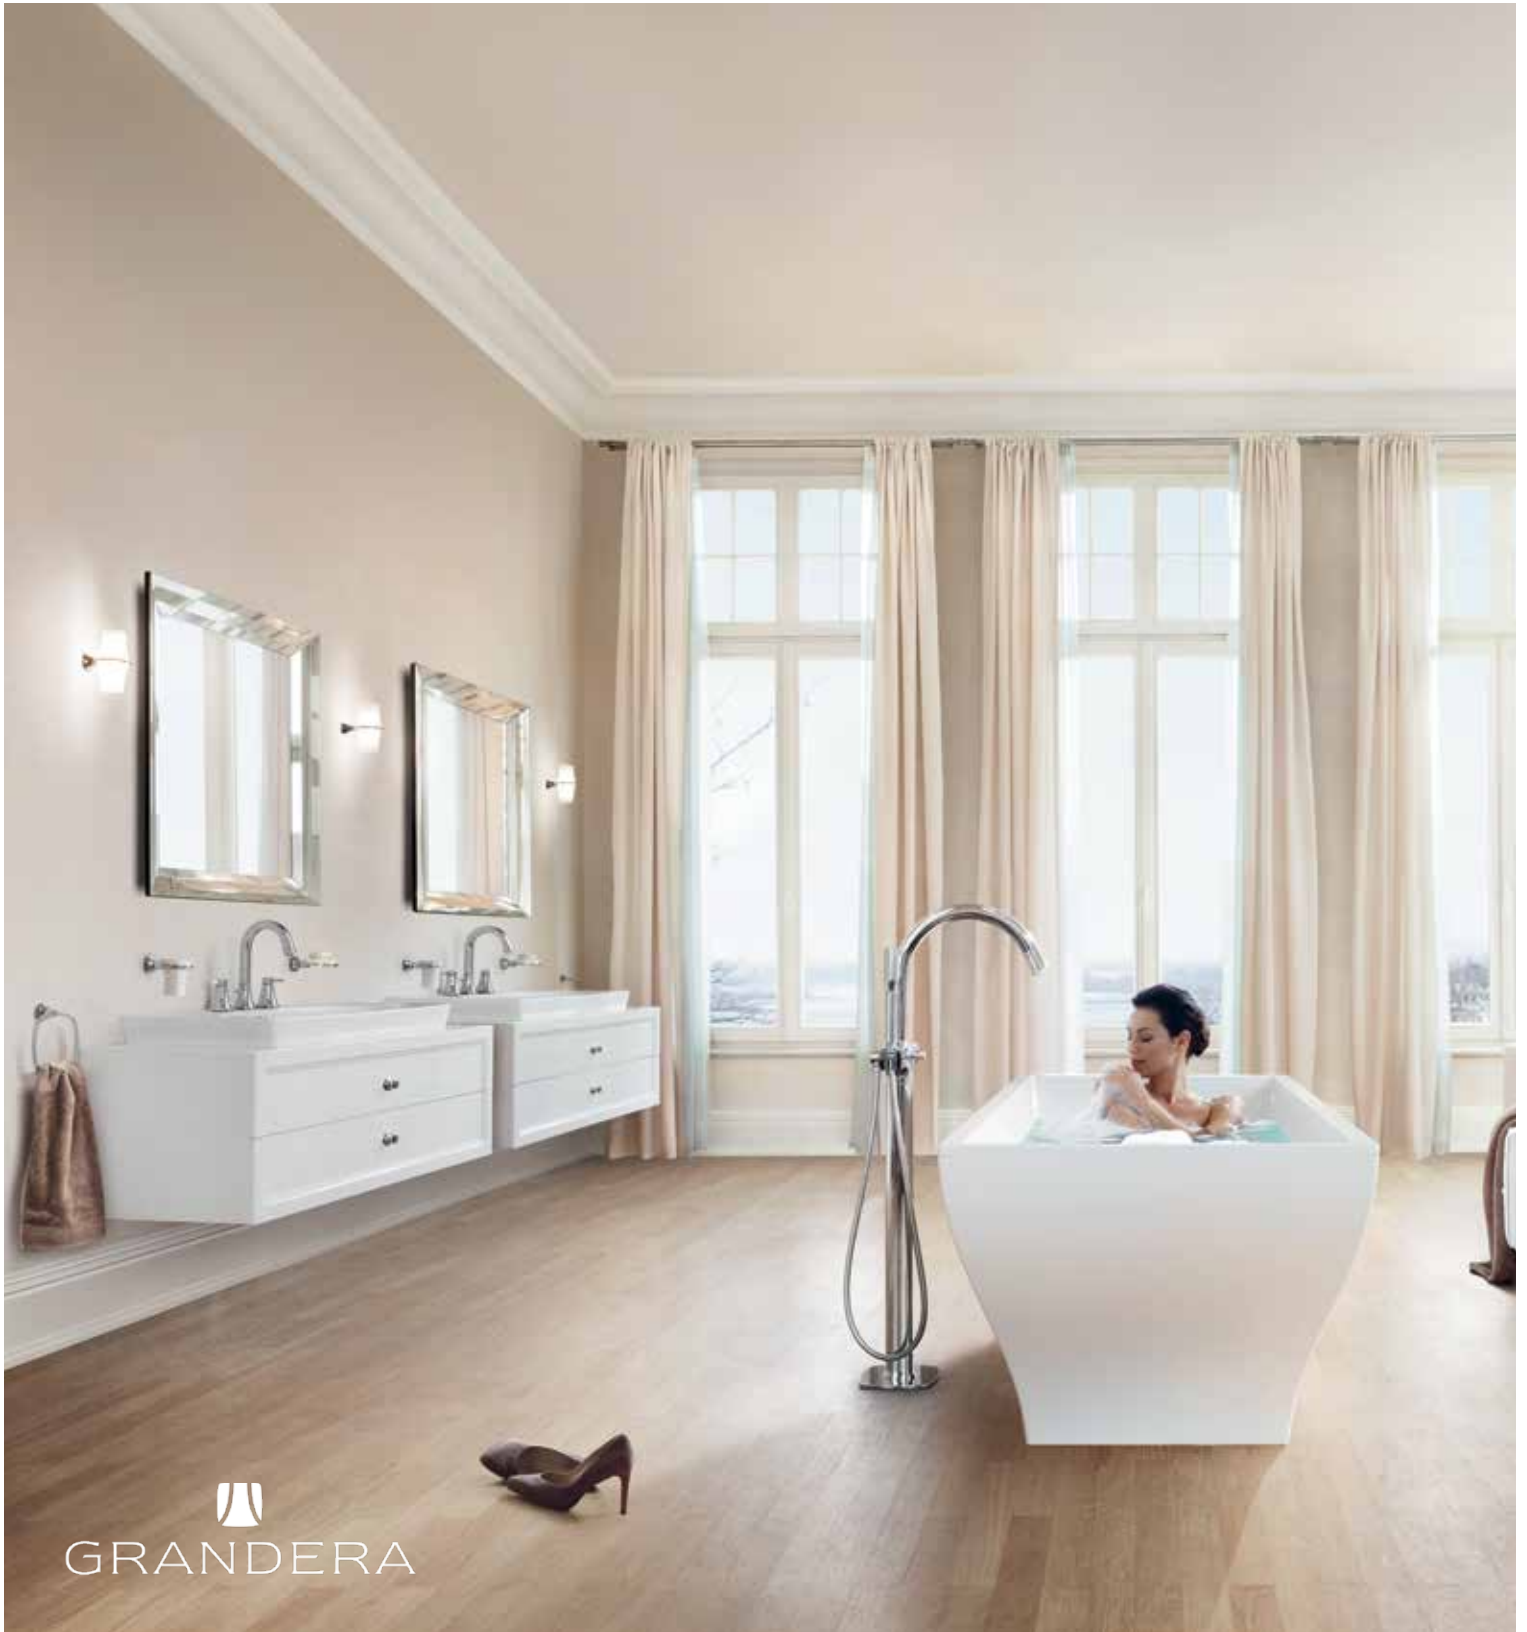

GROHE
GRANDERA™
WELCOME
HOME

GROHE.COM/US

Pure Freude an Wasser

GROHE
WAVE LOGO

GRANDERA

WELCOME HOME TO GROHE GRANDERA™

Home is less a place than a feeling. A feeling of familiarity, comfort and security. Somewhere you can recharge your batteries, rest and relax - a place of retreat. Somewhere everything is exactly as it should be. Every detail is just right. From the ceiling light to the floorboards. Nothing left to chance. Especially not in the bathroom, your own personal spa. Welcome home to GROHE Grandera™.

The GROHE Grandera™ collection combines circular and square shapes in an innovative design that is both elegant and powerful, timeless and modern - the "squircle". The result is unique faucets and showers that seem to defy the laws of geometry. Edges, arcs, lines, squares – all blend fluidly into each other to provide the perfect backdrop for water in all its beauty.