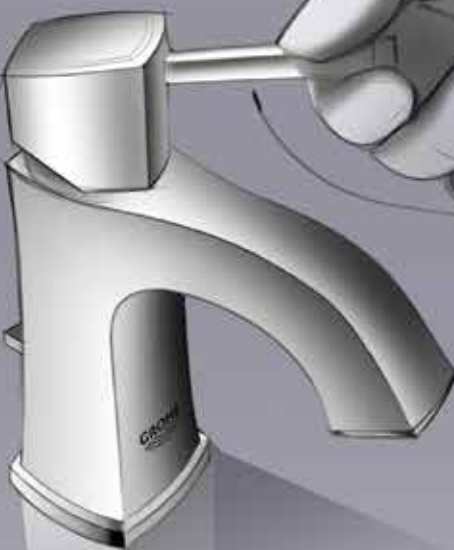

Our Grandera™ accessories feature the highest quality ceramic to blend in perfectly in every bathroom design.

RIGHT DOWN TO THE SMALLEST DETAIL

In addition to the perfectly shaped faucets and showers, GROHE Grandera™ also features a complete range of stylish accessories perfectly tailored to the collection.

WELCOME HOME TO THE WAY YOU ENVISION IT

GROHE Grandera™ offers all you need to make your bathroom everything you always envisioned. Regardless of whether your bathroom design centers on personal care, rejuvenation or relaxation. Why not add a Grandera™ hand shower or head shower for a whole new showering experience? GROHE DreamSpray® technology ensures an even flow of water at the perfect temperature through each and every nozzle, while using much less water. The GROHE EcoJoy™ feature not only helps you save water and conserve our natural resources, but also reduce your own energy consumption since less water needs to be heated.

COMPLETE FREEDOM

After a long, stressful day, there is nothing as relaxing as a soothing bath. For most people, a bath means pure relaxation and essential luxury. Baths provide both a personal spa experience and an eye-catching design. The floor-mounted, free-standing GROHE Grandera™ bath filler with hand shower is an innovative design you would expect from GROHE.

GRANDERA

$$\square + \bigcirc = \square$$

GEOMETRIC HYBRID BETWEEN A SQUARE AND A CIRCLE, A "SQUIRLE"

INSPIRED BY ARCHITECTURE

7° DEGREES, BRAND DNA

FORM, FLAIRS LIKE THE ARCHETYPE OF A LAMP

TIMELESS ELEGANCE