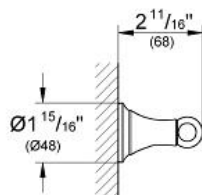

Product Description:
SEABURY
Robe Hook

Standard Specification:
• GROHE StarLight finish

Applicable Codes & Standards:
• Energy Policy Act of 1992
• ASME A112.18.1/CSA B125.1

Color:
 40159EN0 Brushed Nickel