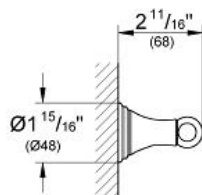

Product Description:

GENEVA
Robe Hook

Standard Specification:

- GROHE StarLight finish

Applicable Codes & Standards:

- Energy Policy Act of 1992
- ASME A112.18.1/CSA B125.1

Color:

- 40155EN0 Brushed Nickel