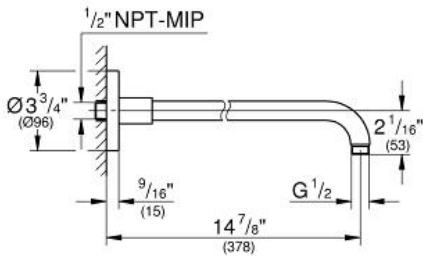

Product Description:
RAINSHOWER
16" Shower Arm

Standard Specification:

- 1/2" NPT Male Threads
- **GROHE StarLight** finish
- Can be used with all Rainshower shower heads

Applicable Codes & Standards:

- Energy Policy Act of 1992
- ASME A112.18.1/CSA B125.1