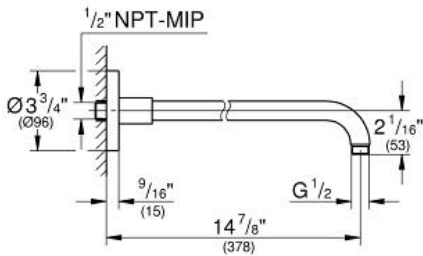

Product Description:
RAINSHOWER
16" Shower Arm

Standard Specification:

- 1/2" NPT Male Threads
- **GROHE StarLight** chrome finish
- Can be used with all Rainshower shower heads

Applicable Codes & Standards:

- Energy Policy Act of 1992
- ASME A112.18.1/CSA B125.1

Color:

- 28983000 StarLight Chrome