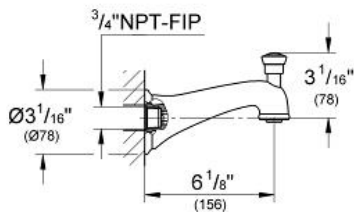

**Product Description:**  
SEABURY  
Tub Spout with Diverter

**Standard Specification:**

- Wall mount
- 3/4" connection thread
- **GROHE StarLight** finish
- For matching handle caps to replace the standard white caps see item (45 953)