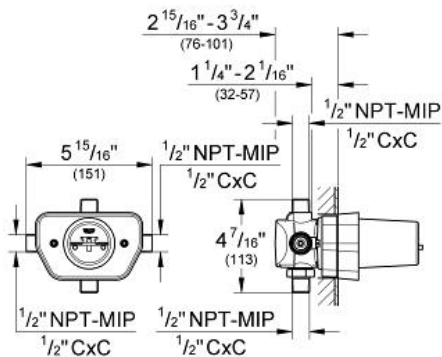

Product Description:
Thermostat for bath/shower mixer 1/2"

Standard Specification:

- Without shut-off device
- Rough-in
- Without finishing trim set
- Wall installation
- **GROHE TurboStat®** Compact cartridge with wax thermoelement
- Built-in non-return valve with dirt strainer
- Integrated stop valves
- 1/2" NPT Male Threads, • Back-to-back installation by reversing the cartridge
- No additional parts required
- Outlets can only be used with separate stop valves
- Max Flow Rate 9 gpm at 45 psi (34.1 L/min)