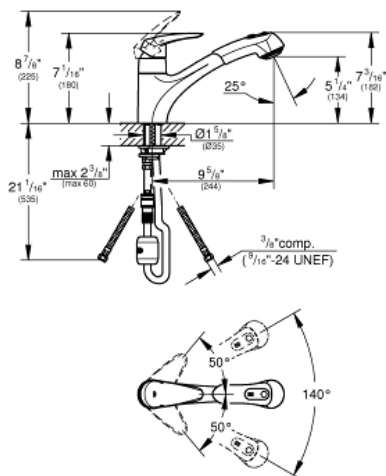

EURODISC
Single-lever sink mixer 1/2"
MODEL # 33330DC1

Pure Freude an Wasser

GROHE America, Inc | 200 North Gary Avenue, Suite G, Roselle, IL 60172
Phone: +1 (800) 444-7643 | Fax: +1 (800) 225-2778 | us-customerservice@grohe.com

Product Description:
Single-lever sink mixer 1/2"

Standard Specification:

- **Dual Spray Pull-Out**
- Single hole installation
- **GROHE SilkMove®** ceramic cartridge
- Adjustable flow rate limiter
- Swivel cast spout with stop limiter
- **SpeedClean®** anti-lime system
- Locking Dual Spray Control - switches back and forth between regular flow and spray
- Stainless steel flex lines
- Quick installation system
- Single Lever Handle
- Spout Reach 9 5/8"
- Max Flow Rate: 1.75 gpm (6.6 L/min)