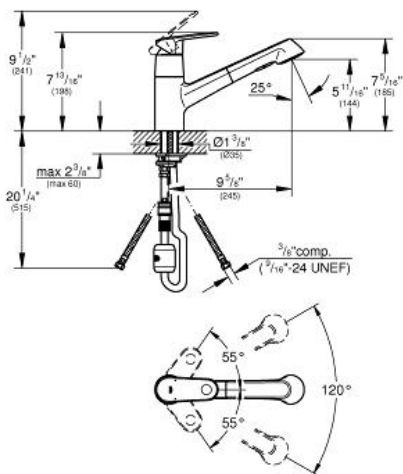

EUROPLUS  
Single-lever sink mixer 1/2"  
MODEL # 32946DC2

Pure Freude an Wasser

GROHE America, Inc | 200 North Gary Avenue, Suite G, Roselle, IL 60172  
Phone: +1 (800) 444-7643 | Fax: +1 (800) 225-2778 | us-customerservice@grohe.com

**Product Description:**  
Single-lever sink mixer 1/2"

**Standard Specification:**

- Low spout
- Single hole installation
- GROHE StarLight® finish
- GROHE SilkMove 35 mm ceramic cartridge
- Pull-out Dual Spray Control - switches back and forth between regular flow and spray
- Diverter: aerator/shower jet
- Automatic return to aerator
- Adjustable flow rate limiter
- Swivel area 120°
- Metal lever handle
- Protected against backflow
- Stainless steel flex lines
- Quick installation system
- Max Flow Rate: 1.75 gpm (6.6 L/min)