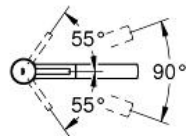

Product Description:
Single-lever sink mixer 1/2"

Standard Specification:

- Medium spout
- Single hole installation
- **GROHE SilkMove** 35 mm ceramic cartridge
- **GROHE StarLight®** finish
- Adjustable flow rate limiter
- Swivel cast spout
- Swivel area 100°
- **Pull-out locking dual spray control - switches back and forth between regular flow and spray**
- **SpeedClean®** anti-lime system
- Automatic returning
- Integrated non-return valve
- Locking Push Button Control - to switch from regular flow to spray
- Automatic return to aerator
- Flexible hose connections
- Quick installation system
- **Protected against backflow**
- **GROHE SuperSteel** Infinity Finish™
- Max Flow Rate 1.5 gpm