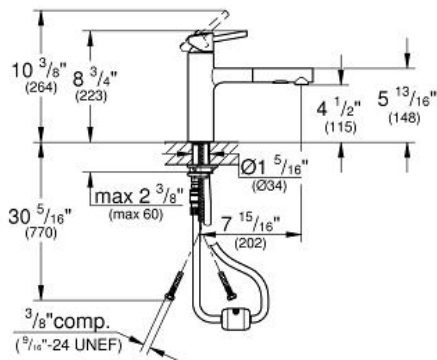

CONCETTO
Single-lever sink mixer 1/2"
MODEL # 31453001

Pure Freude an Wasser

GROHE America, Inc | 200 North Gary Avenue, Suite G, Roselle, IL 60172
Phone: +1 (800) 444-7643 | Fax: +1 (800) 225-2778 | us-customerservice@grohe.com

Product Description:
Single-lever sink mixer 1/2"

Standard Specification:

- Medium spout
- Single hole installation
- **GROHE SilkMove** 35 mm ceramic cartridge
- **GROHE StarLight®** finish
- Adjustable flow rate limiter
- Swivel cast spout
- Swivel area 100°
- **Pull-out locking dual spray control - switches back and forth between regular flow and spray**
- **SpeedClean®** anti-lime system
- Automatic returning
- Integrated non-return valve
- Locking Push Button Control - to switch from regular flow to spray
- Automatic return to aerator
- Flexible hose connections
- Quick installation system
- **Protected against backflow**
- **GROHE SuperSteel** Infinity Finish™
- Max Flow Rate 1.5 gpm