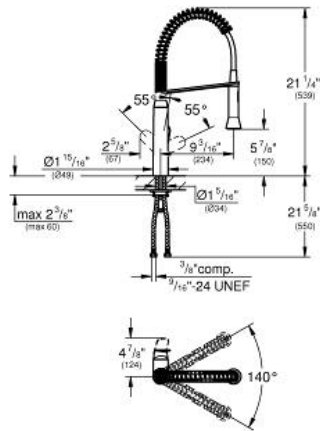

K7
Single-lever sink mixer 1/2"
MODEL # 31380DC0

Pure Freude an Wasser

GROHE America, Inc | 200 North Gary Avenue, Suite G, Roselle, IL 60172
Phone: +1 (800) 444-7643 | Fax: +1 (800) 225-2778 | us-customerservice@grohe.com

Product Description:
Single-lever sink mixer 1/2"

Standard Specification:

- Single hole installation
- **GROHE StarLight®** finish
- **GROHE SilkMove** 35 mm ceramic cartridge
- Professional spray
- Locking Push Button Control - to switch from regular flow to spray
- Adjustable flow rate limiter
- Swivel Spout
- Swivel area 140°
- **Protected against backflow**
- Stainless steel flex lines
- Quick installation system
- Max Flow Rate: 1.75 gpm (6.6 L/min)