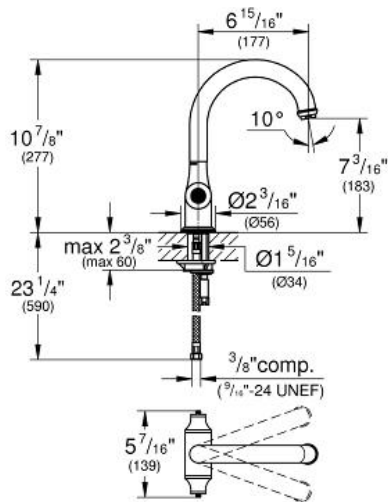

BRIDGEFORD
Single Hole Kitchen Mixer
MODEL # 31055000

Pure Freude an Wasser

GROHE America, Inc | 200 North Gary Avenue, Suite G, Roselle, IL 60172
Phone: +1 (800) 444-7643 | Fax: +1 (800) 225-2778 | us-customerservice@grohe.com

Product Description:
Single Hole Kitchen Mixer

Standard Specification:

- GROHE SilkMove®
- 10 7/8" Faucet Height
- 6 15/16" spout reach
- 7 3/16" Aerator height
- Solid brass body
- CALGreen compliant
- Less Handles – order handles (18 244 / 18 733) (sold separately)
- Max Flow Rate: 1.75 gpm (6.6 L/min)

Applicable Codes & Standards:

- Energy Policy Act of 1992
- NSF 61
- ASME A112.18.1/CSA B125.1
- US Federal and State material regulations

Color:

- 31055000 000 chrome