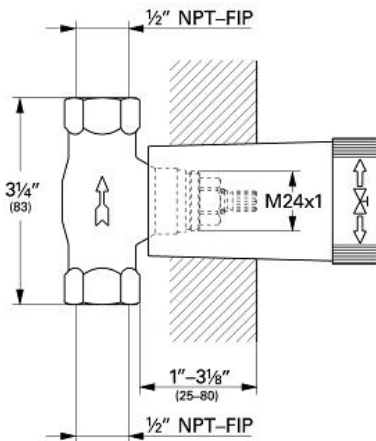

Concealed stop-valve, 1/2"

MODEL # 29273000

Pure Freude an Wasser

GROHE America, Inc | 200 North Gary Avenue, Suite G, Roselle, IL 60172
Phone: +1 (800) 444-7643 | Fax: +1 (800) 225-2778 | us-customerservice@grohe.com

Product Description:
Concealed stop-valve, 1/2"

Standard Specification:

- 1/2" Threaded union
- 1/2" NPT Male Threads

Applicable Codes & Standards:

- Energy Policy Act of 1992
- ASME A112.18.1/CSA B125.1

Color: