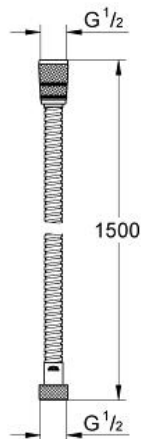

Metal Shower Hose

MODEL # 28417EN0

Pure Freude an Wasser

GROHE

GROHE America, Inc | 200 North Gary Avenue, Suite G, Roselle, IL 60172
Phone: +1 (800) 444-7643 | Fax: +1 (800) 225-2778 | us-customerservice@grohe.com

Product Description: Metal Shower Hose

Standard Specification:

- 59"
- 1/2" x 1/2"
- Longlife
- Strengthened model
- **Tensile strength: 750 N**
Pressure resistance: up to 16 bar
- Rotation cone for Twist-free function
- Silicone strip prevents hand shower from turning while in body spray position
- **GROHE StarLight®** finish

Color:

- 28417EN0 EN0 brushed nickel