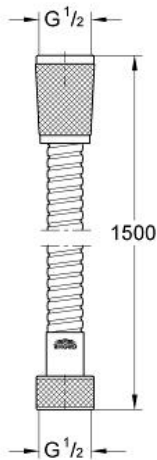

Metal Shower Hose

MODEL # 28143000

Pure Freude an Wasser

GROHE

GROHE America, Inc | 200 North Gary Avenue, Suite G, Roselle, IL 60172
Phone: +1 (800) 444-7643 | Fax: +1 (800) 225-2778 | us-customerservice@grohe.com

Product Description: Metal Shower Hose

Standard Specification:

- 59"
- 1/2" x 1/2"
- Longlife
- Strengthened model
- **Tensile strength: 750 N**
Pressure resistance: up to 16 bar
- **GROHE StarLight®** finish

Applicable Codes & Standards:

- ASME A112.18.1/CSA B125.1

Color:

- 28143000 000 chrome