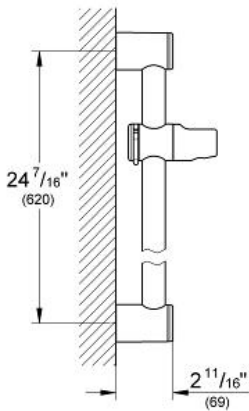

RELEXA  
24" Shower Bar  
MODEL # 28620000

Pure Freude an Wasser

GROHE America, Inc | 200 North Gary Avenue, Suite G, Roselle, IL 60172  
Phone: +1 (800) 444-7643 | Fax: +1 (800) 225-2778 | us-customerservice@grohe.com

**Product Description:**  
24" Shower Bar

**Standard Specification:**

- Diameter: 1 1/8"
- With wall holders
- Glide element and swivel hand shower holder
- Adjustable angle of hand shower by click stop device
- Adjustable height via click stop
- GROHE StarLight® finish

**Applicable Codes & Standards:**

- Energy Policy Act of 1992
- ASME A112.18.1/CSA B125.1

**Color:**

- 28620000 000 chrome