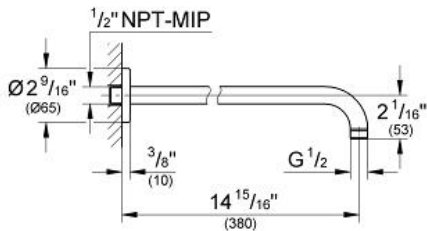

**Product Description:**  
16" Shower Arm

**Standard Specification:**

- 1/2" NPT Male Threads
- Can be used with all Rainshower shower heads except Rainshower Jumbo
- GROHE StarLight® finish

**Applicable Codes & Standards:**

- Energy Policy Act of 1992
- ASME A112.18.1/CSA B125.1

**Color:**

- 28540000 000 chrome