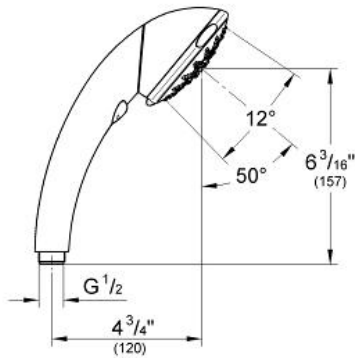

**Product Description:**  
Hand shower 5 sprays

**Standard Specification:**

- 5 adjustable spray patterns: Normal / Jet / Rain / Massage / Champagne
- **RotaHead** System allows hand shower to function as a shower head or a body spray when used with a shower bar
- **GROHE EcoJoy**
- **GROHE StarLight** chrome finish
- **SpeedClean**® anti-lime system
- Universal mounting system (fits all standard shower hoses)
- Max Flow Rate 2.5 gpm at 80 psi (9.5 L/min)