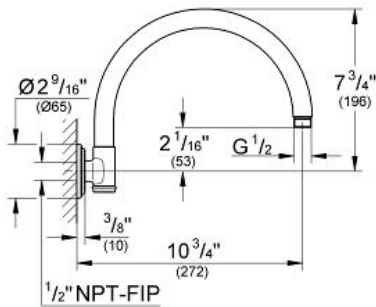

Product Description:
10" Retro Shower Arm

Standard Specification:

- 1/2" NPT Male Threads
- Can be used with all Rainshower shower heads except Rainshower Jumbo
- **GROHE StarLight®** finish

Applicable Codes & Standards: