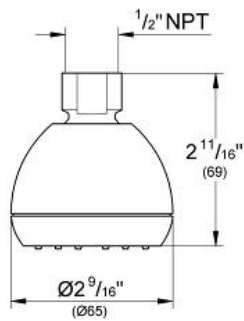

RELEXA PLUS 65
Head shower 1 spray
MODEL # 2834200E

Pure Freude an Wasser

GROHE America, Inc | 200 North Gary Avenue, Suite G, Roselle, IL 60172
Phone: +1 (800) 444-7643 | Fax: +1 (800) 225-2778 | us-customerservice@grohe.com

Product Description:
Head shower 1 spray

Standard Specification:

- Rain spray pattern
- 1/2" NPT Female Threads
- GROHE EcoJoy® 1.5 gpm flow restrictor
- GROHE StarLight® finish
- SpeedClean® anti-lime system