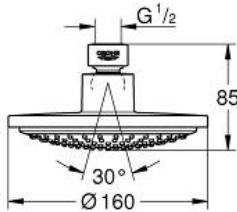

EUPHORIA COSMOPOLITAN 160

Head shower 1 spray

MODEL # 28233000

Pure Freude
an Wasser

Product Description:
Head shower 1 spray

Standard Specification:

Rain

ball joint $\pm 15^\circ$ rotatable

connection thread $\frac{1}{2}$ "

GROHE EcoJoy 9.5 l/min flow limiter

GROHE DreamSpray perfect spray pattern

GROHE StarLight chrome finish

SpeedClean anti-lime system

suitable for instantaneous heater

min. recommended pressure 1.0 bar