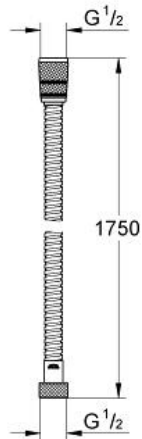

Metal Shower Hose

MODEL # 28025000

Pure Freude an Wasser

GROHE

GROHE America, Inc | 200 North Gary Avenue, Suite G, Roselle, IL 60172
Phone: +1 (800) 444-7643 | Fax: +1 (800) 225-2778 | us-customerservice@grohe.com

Product Description: Metal Shower Hose

Standard Specification:

- 69"
- 1/2" x 1/2"
- Longlife
- Strengthened model
- **Tensile strength: 750 N**
Pressure resistance: up to 16 bar
- Rotation cone for Twist-free function
- Silicone strip prevents hand shower from turning while in body pray position
- **GROHE StarLight®** finish