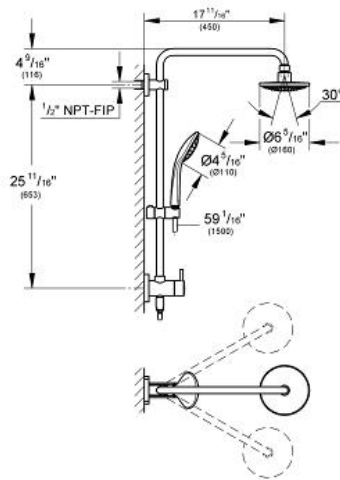

Product Description: Shower System*

Standard Specification:

- Consisting of:
- Horizontal 45° swivel 17 11/16" shower arm
- Built-in diverter allows change between:
- Euphoria Cosmopolitan 160 shower head - 1 spray, 2.5 gpm (28 233)
- With ball joint
- Rotation angle $\pm 20^\circ$
- Euphoria Mono hand shower (27 493 000)
- Adjustable height bar with gliding element
- Metal shower hose 59" (28 417)
- Angle adapter
- Max Flow Rate 2.5 gpm (9.5 L/min)
- **GROHE StarLight®** finish
- **GROHE DreamSpray®** perfect spray pattern
- **GROHE CoolTouch®**
- **SpeedClean®** anti-lime system
- Rotation cone for Twist-free function
- **Suitable for instantaneous heaters from 18 kW/h**
- Max Flow Rate 2.5 gpm at 80 psi (9.5 L/min)

Applicable Codes & Standards:

- Energy Policy Act of 1992
- ASME A112.18.1/CSA B125.1

Color:

- 27867000 000 chrome