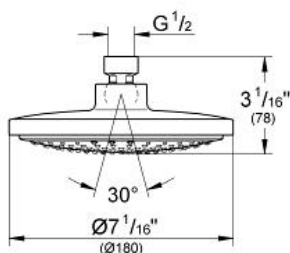

Product Description:
Head shower 1 spray

Standard Specification:

- Rain spray pattern
- Rotating ball joint $\pm 15^\circ$
- 1/2" Connection thread
- **GROHE EcoJoy** 2.0 gpm flow limiter
- **GROHE DreamSpray** perfect spray pattern
- **GROHE StarLight** chrome finish
- **SpeedClean**[®] anti-lime system
- Suitable for instantaneous heater
- Max Flow Rate: 2.0 gpm (7.6 l/min)