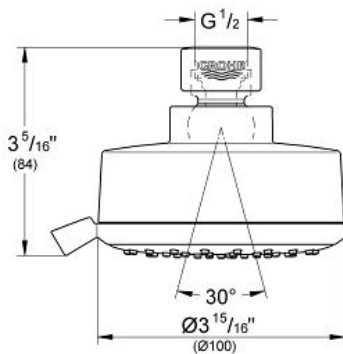

Product Description:
Head shower 4 sprays

- Standard Specification:**
- Rotating ball joint $\pm 15^\circ$
 - 1/2" Connection thread
 - GROHE DreamSpray® perfect spray pattern
 - GROHE StarLight® finish
 - SpeedClean® anti-lime system
 - Inner WaterGuide for a longer life
 - Suitable for instantaneous heater
 - Max Flow Rate 2.5 gpm (9.5 L/min)
 - Min. recommended pressure: 15 psi