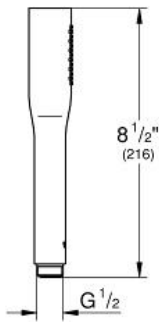

Product Description:
Hand Shower

Standard Specification:

- 1 Spray: Normal
- GROHE EcoJoy®
- GROHE StarLight® finish
- SpeedClean® anti-lime system
- Inner WaterGuide for a longer life
- Universal mounting system (fits all standard shower hoses)

Applicable Codes & Standards:

- Energy Policy Act of 1992
- NSF 61
- ASME A112.18.1/CSA B125.1

Color:

- 27400000 000 chrome