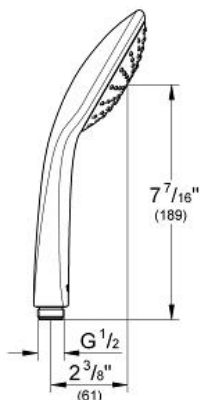

GROHE America, Inc | 200 North Gary Avenue, Suite G, Roselle, IL 60172
Phone: +1 (800) 444-7643 | Fax: +1 (800) 225-2778 | us-customerservice@grohe.com