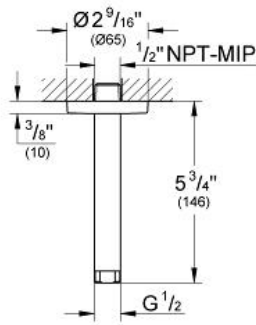

RAINSHOWER®
6" Ceiling Shower Arm
MODEL # 27217000

Pure Freude an Wasser

GROHE America, Inc | 200 North Gary Avenue, Suite G, Roselle, IL 60172
Phone: +1 (800) 444-7643 | Fax: +1 (800) 225-2778 | us-customerservice@grohe.com

Product Description:
6" Ceiling Shower Arm

Standard Specification:

- 6" spout reach
- 1/2" NPT Male Threads

Applicable Codes & Standards:

- Energy Policy Act of 1992
- ASME A112.18.1/CSA B125.1

Color:

- 27217000 000 chrome