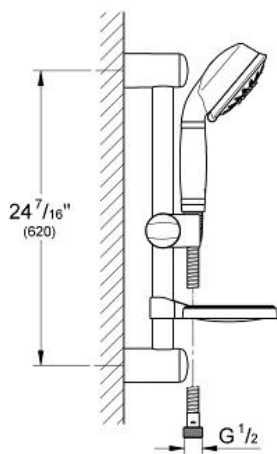

RELEXA RUSTIC 100 Shower Set 5

MODEL # 27142BE0

Pure Freude an Wasser

GROHE

GROHE America, Inc | 200 North Gary Avenue, Suite G, Roselle, IL 60172
Phone: +1 (800) 444-7643 | Fax: +1 (800) 225-2778 | us-customerservice@grohe.com

Product Description: Shower Set 5

Standard Specification:

- Relexa Rustic hand-held shower (27 125)
- 24" shower bar (28 666)
- 69" shower hose (28 025)
- Soap dish
- **GROHE DreamSpray** perfect spray pattern
- **GROHE StarLight** chrome finish
- **SpeedClean**® anti-lime system
- Inner WaterGuide for a longer life
- Twistfree to prevent hose from twisting
- Max Flow Rate 2.5 gpm at 80 psi (9.5 L/min)