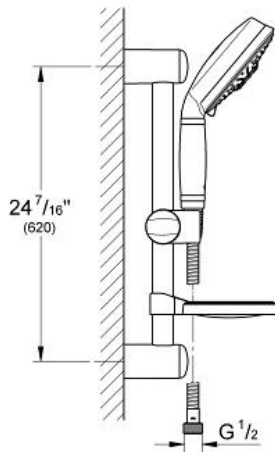

RAINSHOWER RUSTIC 130 Shower Set

MODEL # 27140BE0

Pure Freude an Wasser

GROHE

GROHE America, Inc | 200 North Gary Avenue, Suite G, Roselle, IL 60172
Phone: +1 (800) 444-7643 | Fax: +1 (800) 225-2778 | us-customerservice@grohe.com

Product Description: Shower Set

Standard Specification:

- Rainshower Rustic hand-held shower (27 129)
- 24" shower bar (28 666)
- 69" shower hose (28 025)
- Soap dish
- **GROHE StarLight** chrome finish
- **SpeedClean**® anti-lime system
- Twistfree to prevent hose from twisting
- Max Flow Rate 2.5 gpm at 80 psi (9.5 L/min)

Applicable Codes & Standards:

- Energy Policy Act of 1992
- ASME A112.18.1/CSA B125.1

Color:

- 27140BE0 sterling / brilliant nickel