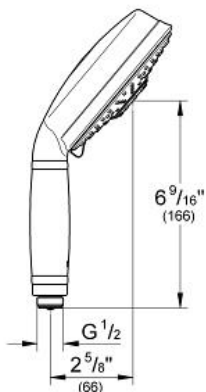

Product Description:

Hand shower 3 sprays

Standard Specification:

- 3 adjustable spray patterns: Rain / Jet / Pure
- 1/2" Connection thread
- GROHE EcoJoy®
- GROHE StarLight® finish
- SpeedClean® anti-lime system
- Universal mounting system (fits all standard shower hoses)
- Max Flow Rate 2.5 gpm at 80 psi (9.5 L/min)