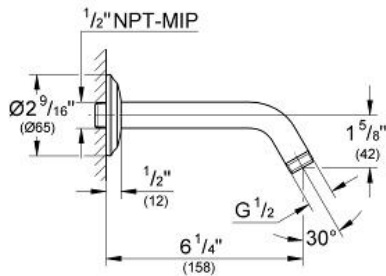

SEABURY
Shower Arm 6 1/4" NPT
MODEL # 27011000

Pure Freude an Wasser

GROHE

GROHE America, Inc | 200 North Gary Avenue, Suite G, Roselle, IL 60172
Phone: +1 (800) 444-7643 | Fax: +1 (800) 225-2778 | us-customerservice@grohe.com

Product Description:
Shower Arm 6 1/4" NPT

Standard Specification:

- Escutcheon
- 1/2" Connection thread
- GROHE StarLight® finish

Applicable Codes & Standards:

- Energy Policy Act of 1992
- ASME A112.18.1/CSA B125.1