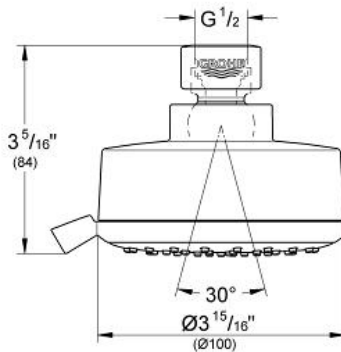

**Product Description:**  
Head shower 4 sprays

**Standard Specification:**

- 2 adjustable spray patterns: GROHE Rain O<sup>2</sup>, Rain
- Massage, Jet
- Rotating ball joint ± 15°
- GROHE EcoJoy 2.0 gpm flow limiter
- GROHE DreamSpray perfect spray pattern
- GROHE StarLight finish
- SpeedClean® anti-lime system
- Inner WaterGuide for a longer life
- Suitable for instantaneous heater
- Min. recommended pressure: 15 psi
- Blister pack