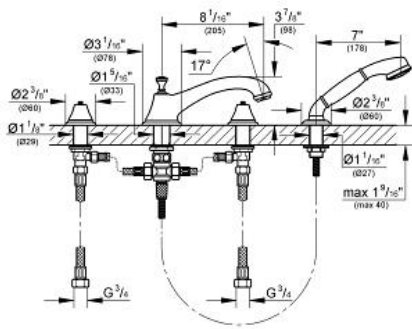

SEABURY  
 Four-hole bath combination 1/2"  
 MODEL # 25502ZB0

Pure Freude an Wasser

GROHE America, Inc | 200 North Gary Avenue, Suite G, Roselle, IL 60172  
 Phone: +1 (800) 444-7643 | Fax: +1 (800) 225-2778 | us-customerservice@grohe.com

**Product Description:**  
 Four-hole bath combination 1/2"

**Standard Specification:**

- Handles sold separately
- 1/2" valves
- Seabury hand shower
- **GROHE StarLight** chrome finish
- Max Flow Rate 2.5 gpm at 80 psi (9.5 L/min), 13 gpm at 45 psi (49.2 L/min) for Tub Filler