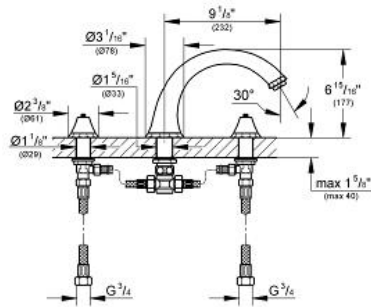

Product Description:
 Three-hole bath combination 1/2"

- Standard Specification:**
- Handles sold separately
 - Diverter bath spout with flow control
 - Side valves
 - 1/2" ceramic cartridge (90° turn)
 - **GROHE StarLight** chrome finish
 - Max Flow Rate 13.2 gpm (50 L/min)