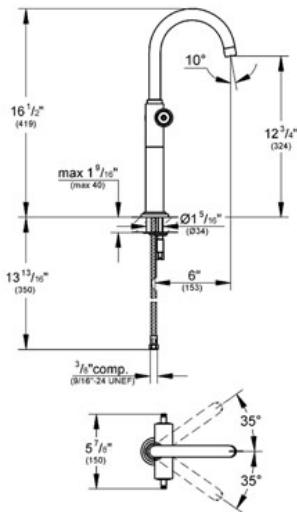

ATRIO

One-hole basin mixer, 1/2" XL-Size

MODEL # 21046

GROHE America, Inc | 200 North Gary Avenue, Suite G, Roselle, IL 60172
 Phone: +1 (800) 444-7643 | Fax: +1 (800) 225-2778 | us-customerservice@grohe.com

Pure Freude an Wasser

Product Description:
 One-hole basin mixer, 1/2"
 XL-Size

Standard Specification:

- GROHE SilkMove® ceramic cartridge
- GROHE StarLight® finish
- GROHE WaterCare™
- For free-standing bath sinks
- Handles sold separately
- Max Flow Rate 1.5 gpm (5.7 L/min)
- Less handles – order (18 026) or (18 027)(sold separately)