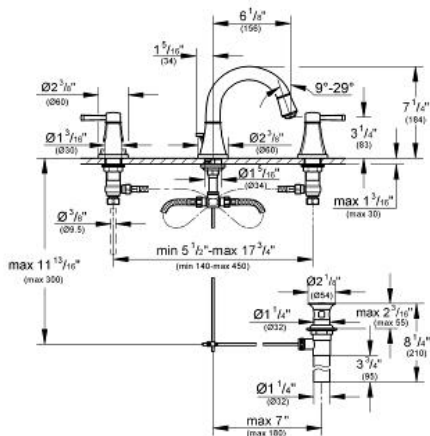

GRANDERA

Three-hole basin mixer 1/2" S-Size

MODEL # 20418000

GROHE America, Inc | 200 North Gary Avenue, Suite G, Roselle, IL 60172
 Phone: +1 (800) 444-7643 | Fax: +1 (800) 225-2778 | us-customerservice@grohe.com

Pure Freude an Wasser

Product Description:
 Three-hole basin mixer 1/2"
 S-Size

- Standard Specification:**
- Valves hot/cold with 1/2" cartridge (90°)
 - GROHE StarLight® finish
 - GROHE EcoJoy® technology for less water and perfect flow
 - GROHE AquaGuide® adjustable aerator 5.7 l/min
 - 1 1/4" pop-up waste set
 - Max Flow Rate: 1.5 gpm (5.7 L/min)