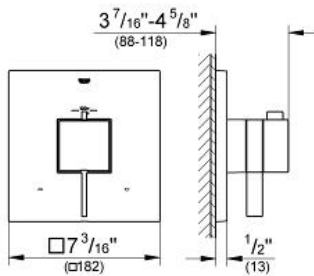

EUROCUBE

Dual function thermostatic trim with control module

MODEL # 19927000

GROHE America, Inc | 200 North Gary Avenue, Suite G, Roselle, IL 60172
 Phone: +1 (800) 444-7643 | Fax: +1 (800) 225-2778 | us-customerservice@grohe.com

Pure Freude an Wasser

Product Description:
 Dual function thermostatic trim with control module

- Standard Specification:**
- For shower/tubs with non-diverter tub spout or for 2 shower outlet applications
 - GROHE TurboStat® technology
 - Integrated volume control
 - 2-way diverter function
 - 1 axis operation
 - Requires GrohFlex™ universal rough-in box (35 026 000) (sold separately)