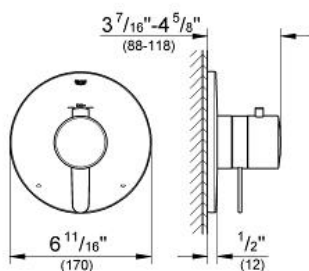

Pure Freude an Wasser

Product Description:
 Dual function thermostatic trim with control module

Standard Specification:

- For shower/tubs with non-diverter tub spout or for 2 shower outlet applications
- GROHE TurboStat® technology
- Integrated volume control
- 2-way diverter function
- Requires GrohFlex™ universal rough-in box (35 026 000) (sold separately)
- GROHE SilkMove®
- 6.3 gpm at 45 psi (bottom outlet)
- 3.2 gpm at 45 psi (top outlet)
- GROHE StarLight® finish