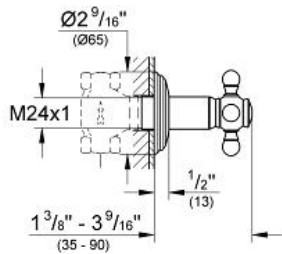

GENEVA
Volume Control Trim
MODEL # 19829EN0

Pure Freude an Wasser

GROHE America, Inc | 200 North Gary Avenue, Suite G, Roselle, IL 60172
Phone: +1 (800) 444-7643 | Fax: +1 (800) 225-2778 | us-customerservice@grohe.com

Product Description:
Volume Control Trim

Standard Specification:

- For use with Rough-In Valve (29 273) (1/2" NPT) or (29 274) (3/4" NPT)
- For matching handle caps to replace the standard white caps see item (45 953)
- **GROHE StarLight** finish