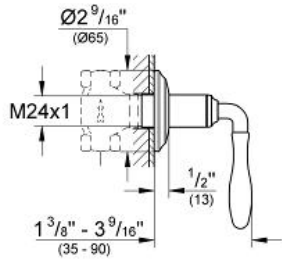

Product Description:
Concealed Valve Exposed Part

Standard Specification:

- For use with Rough-In Valve (29 273) (1/2" NPT) or (29 274) (3/4" NPT)
- GROHE StarLight finish

Applicable Codes & Standards:

- Energy Policy Act of 1992
- ASME A112.18.1/CSA B125.1
- ICC/ANSI A117.1