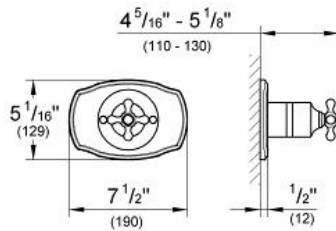

SEABURY
Pressure Balance Valve Trimset
MODEL # 19707BE0

Pure Freude an Wasser

GROHE America, Inc | 200 North Gary Avenue, Suite G, Roselle, IL 60172
Phone: +1 (800) 444-7643 | Fax: +1 (800) 225-2778 | us-customerservice@grohe.com

Product Description:
Pressure Balance Valve Trimset

Standard Specification:

- For color matching handle/lift rod caps to replace the standard white caps, see item (45 952)
- **GROHE StarLight®** finish
- For use with Grohsafe Rough-In Valve (35 015)