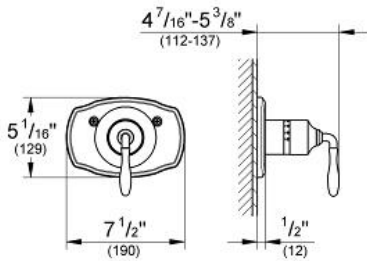

Product Description:
Central Thermostatic Mixer

Standard Specification:

- Only useable with separate shut-off valves

Applicable Codes & Standards:

- Energy Policy Act of 1992
- NSF 61
- ASME A112.18.1/CSA B125.1
- ICC/ANSI A117.1