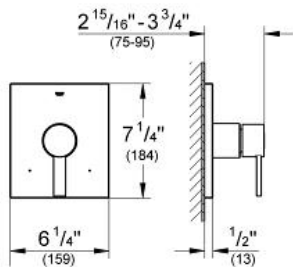

ALLURE
Pressure Balance Valve Trimset
MODEL # 19375000

Pure Freude an Wasser

GROHE

GROHE America, Inc | 200 North Gary Avenue, Suite G, Roselle, IL 60172
Phone: +1 (800) 444-7643 | Fax: +1 (800) 225-2778 | us-customerservice@grohe.com

ADA

Product Description:
Pressure Balance Valve Trimset

Standard Specification:

- Final installation set for:
- For use with GrohSafe® Universal Pressure Balance Rough-In Valve (35 015 000)
- Metal escutcheon
- **GROHE StarLight®** finish
- Metal lever handle
- Escutcheon and shaft sealings
- Covered attachment