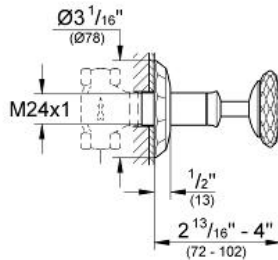

KENSINGTON
Volume Control Trim
MODEL # 19269VP0

Pure Freude an Wasser

GROHE America, Inc | 200 North Gary Avenue, Suite G, Roselle, IL 60172
Phone: +1 (800) 444-7643 | Fax: +1 (800) 225-2778 | us-customerservice@grohe.com

Product Description:
Volume Control Trim

Standard Specification:

- GROHE StarLight® finish
- For use with Rough-In Valve (29 273) or (29 274)

Applicable Codes & Standards:

- Energy Policy Act of 1992
- ASME A112.18.1/CSA B125.1