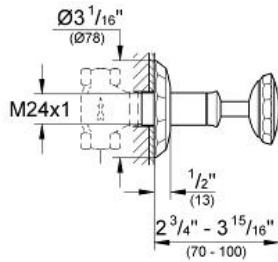

KENSINGTON
Volume Control Trim
MODEL # 19269EN0

Pure Freude an Wasser

GROHE America, Inc | 200 North Gary Avenue, Suite G, Roselle, IL 60172
Phone: +1 (800) 444-7643 | Fax: +1 (800) 225-2778 | us-customerservice@grohe.com

Product Description:
Volume Control Trim

Standard Specification:

- GROHE StarLight finish
- For use with Rough-In Valve (29 273) or (29 274)

Applicable Codes & Standards:

- Energy Policy Act of 1992
- ASME A112.18.1/CSA B125.1