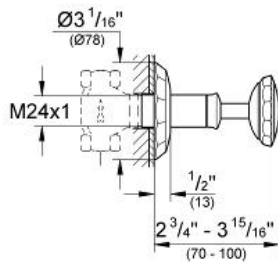

KENSINGTON  
Volume Control Trim  
MODEL # 19269000

Pure Freude an Wasser

GROHE America, Inc | 200 North Gary Avenue, Suite G, Roselle, IL 60172  
Phone: +1 (800) 444-7643 | Fax: +1 (800) 225-2778 | us-customerservice@grohe.com

**Product Description:**  
Volume Control Trim

**Standard Specification:**

- GROHE StarLight chrome finish
- For use with Rough-In Valve (29 273) or (29 274)

**Applicable Codes & Standards:**

- Energy Policy Act of 1992
- ASME A112.18.1/CSA B125.1