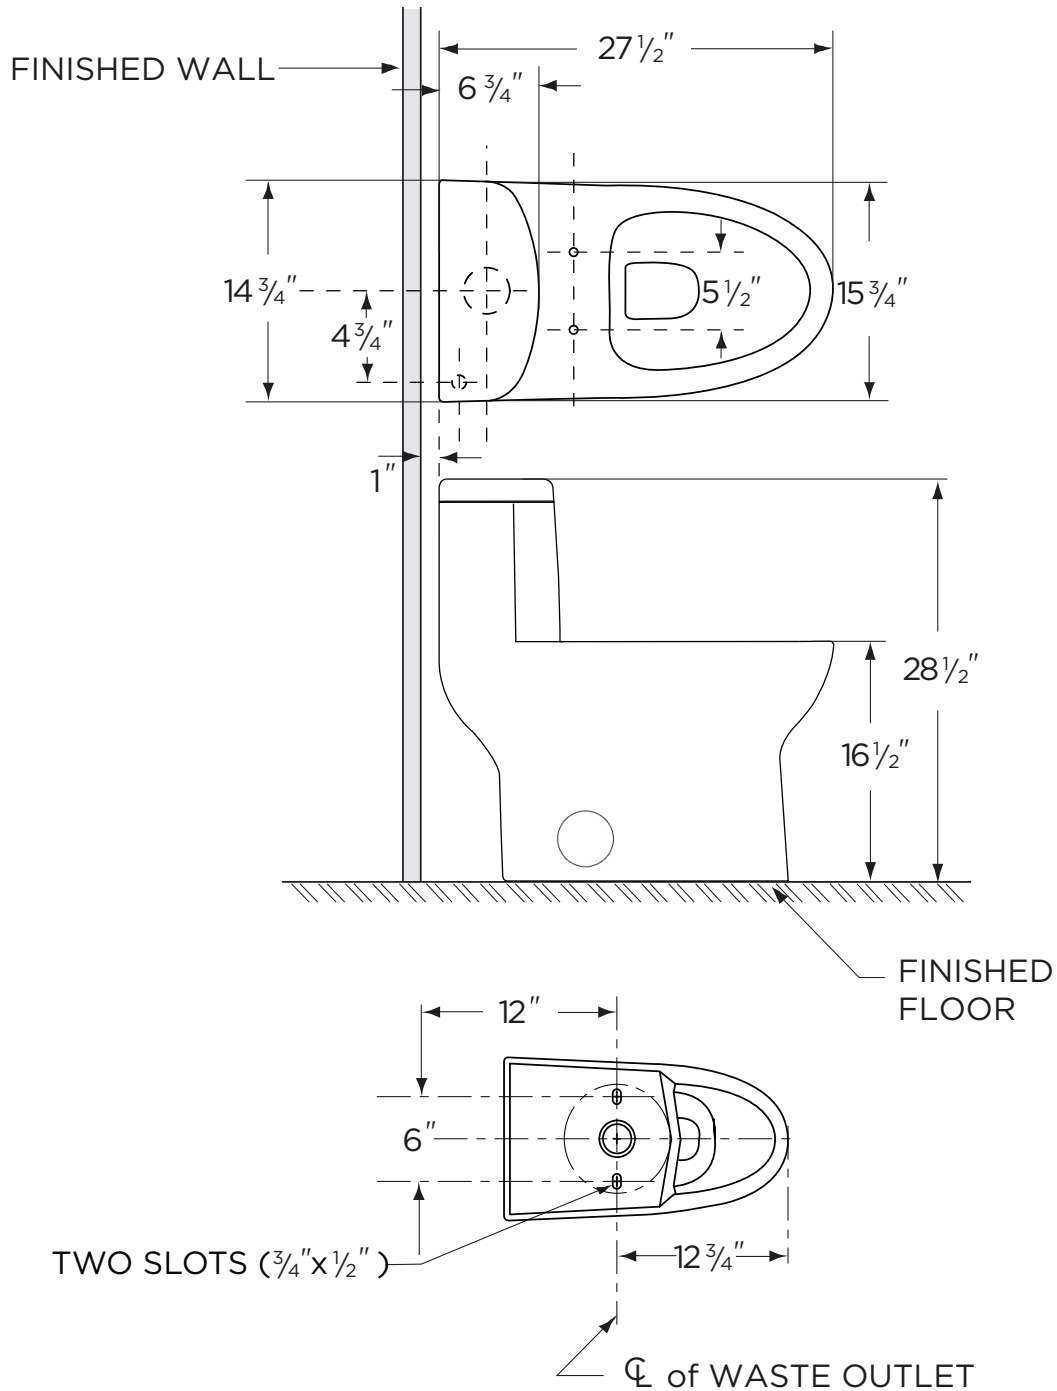

Toilet seat included

Dimensions:

- Height 28 1/2"
- Width 15 3/4"
- Depth 27 1/2"
- Rough-in 12"
- Trapway (min) 2"

Warranty:

- Limited Lifetime Warranty

THIS FIXTURE QUALIFIES ACCORDING TO ASME TEST PROCEDURES AS A LOW CONSUMPTION WATER CLOSET WITH AN AVERAGE CONSUMPTION OF 1.28 gpf (4.8 Lpf) OR LESS.

HIGH EFFICIENCY TOILET
HET

www.gerberonline.com

Job Name	
Date	
Model Specified	
Quantity	
Customer	
Contractor	
Architect/engineer	

GERBER

1.28 gpf (4.8 Lpf)

♿ TOILET
21-019
12" Rough-in
(One-Piece)

THIS FIXTURE QUALIFIES ACCORDING TO ASME TEST PROCEDURES AS A LOW CONSUMPTION WATER CLOSET WITH AN AVERAGE CONSUMPTION OF 1.28 gpf (4.8 Lpf) OR LESS.

IMPORTANT:

Dimensions of fixtures are nominal and may vary within the range of tolerances established by ASME Standard A 112.19.2.

THIS FIXTURE QUALIFIES ACCORDING TO ASME TEST PROCEDURES AS A LOW CONSUMPTION WATER CLOSET WITH AN AVERAGE CONSUMPTION OF 1.28 gpf (4.8 Lpf) OR LESS.

Toilette modèle allongée, hauteur de 17 po (43,18 cm) ErgoHeight^{MC}

Caractéristiques :

- Toilette monopièce avec siphon dissimulé
- Cuvette allongée conforme aux critères ADA
- Simple chasse de 1,28 gpc (4,8 Lpc)
- Robinet de remplissage Fluidmaster, robinet de chasse de 3 po WDI
- Manette de réservoir à l'avant
- Siège de toilette à fermeture en douceur
- Vis en plastique de couleur des plaques de couvercle inclus