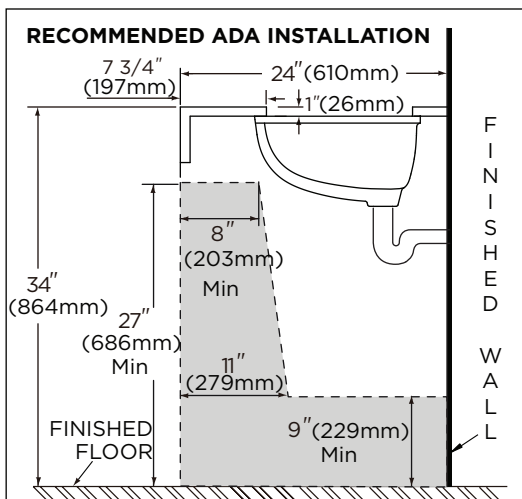

Job Name	
Date	
Model Specified	
Quantity	
Customer	
Contractor	
Architect/engineer	

www.gerberonline.com