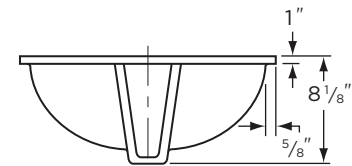

Job Name	
Date	
Model Specified	
Quantity	
Customer	
Contractor	
Architect/engineer	

www.gerberonline.com