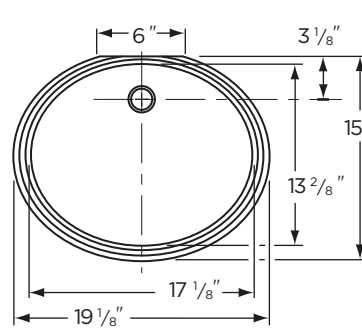

Job Name	
Date	
Model Specified	
Quantity	
Customer	
Contractor	
Architect/engineer	

www.gerberonline.com